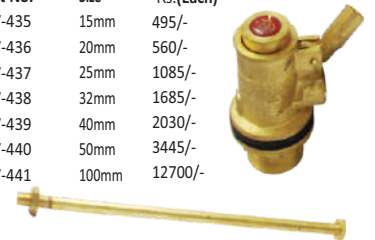

Brass Bib Cock

Cat No.	Size	Rs.(Each)
BV-411	15mm (Light)	295/-
BV-412	15mm (Medium)	370/-
BV-413	15mm (Heavy)	455/-
BV-414	15mm (Extra Heavy)	595/-
BV-415	20mm (Medium)	415/-
BV-416	25mm	745/-

C.P. Angle Cock

Cat No.	Size	Rs.(Each)
BV-417	15mm	305/-

Brass Float Valve (With Flexible Rod)

Cat No.	Size	Rs.(Each)
BV-435	15mm	495/-
BV-436	20mm	560/-
BV-437	25mm	1085/-
BV-438	32mm	1685/-
BV-439	40mm	2030/-
BV-440	50mm	3445/-
BV-441	100mm	12700/-