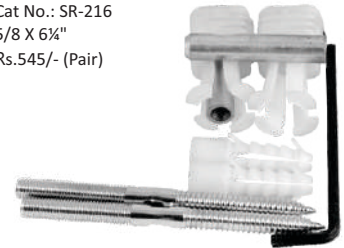

Cat No.	Size	Rs.(Pair)
SR-203	5/8 x 6 1/4"	1345/-
SR-215	5/8 x 9"	1595/-

Geyser Fastner with Sleeve

Cat No.: SR-213
3/8" ('L' TYPE)
Rs.65/- (Pair)

C.P. Rack Bolt Screw with PVC Sleeve, LKey Escalate Bracket - Kohler Type (wall mounting seat)

Cat No.: SR-216
5/8 X 6 1/4"
Rs.545/- (Pair)

Brass Screw for EWC with Brass Show Flange

Cat No.	Size	Rs.(Pair)
SR-211	3" Length	60/-
SR-212	4" Length	72/-

SS 304 Connection Leg Hose with Brass Nut & Brass Nozzle - M 10