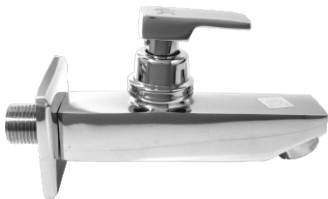

***FREE C.P. WALL FLENZE WITH THIS COLLECTION**

Swan Neck

Sink Mixture

Sink Cock

Pillar Cock Foam Flow

Center Hole Basin Mixer

Legend
Series
PREMIUM
COLLECTION

Nicy Bath Fittings - Legend series : is a precision worked crystal of high sculpture quality. Its numerous facets and polygonal surfaces make it a work of art no matter where you put it.

Sink Mixer

Concealed Stop Cock 15/20/25 MM

Garden & Laundry Tap

Angle Cock

Sink Cock

Long Body

Cat No.	DESCRIPTION	₹ (Each)
LG-1.	C.P. Concealed Stop Cock 15mm	1495/-
LG-2.	C.P. Concealed Stop Cock 20mm	1555/-
LG-5.	C.P. Long Body Long Nose	1555/-
LG-6.	C.P. Angle Cock	990/-
LG-7.	C.P. Short Body	1280/-
LG-8.	C.P. Piller Cock	1395/-
LG-9.	C.P. Sink Cock	2515/-
LG-10.	C.P. Swan Neck	2515/-
LG-11.	C.P. Center Hole Mixer	3955/-
LG-12.	C.P. Sink Mixer	4665/-
LG-13.	C.P. Wall Mixer Non Telephonic	4075/-
LG-14.	C.P. Wall Mixer Telephonic with Crutch	5575/-
LG-15.	C.P. Wall Mixer 2 in 1 with Bend	5815/-
LG-16.	C.P. Concealed Upper Parts (Head,Bush,Flenze)	750/-
LG-17.	Head Only	540/-
LG-18.	C.P. Wall Mixer 3 in 1 with Bend	6535/-

***FREE C.P. WALL FLENZE WITH THIS COLLECTION**

SQUARE
Series
PREMIUM
COLLECTION

Nicy Bath Fittings - Square series : The water flow mimics the meandering waters of the fiords. This creates a beautiful combination of geometry, the minimal with the indulgent. In every piece of this collection the simplicity of nature meets minimalistic modernity.

Pillar Cock Foam Flow

Wall Mixer Non Telephonic

Swan Neck

Long Body

Short Body

Angle Cock

Concealed Stop Cock 15/20/25 MM

Center Hole Basin Mixer