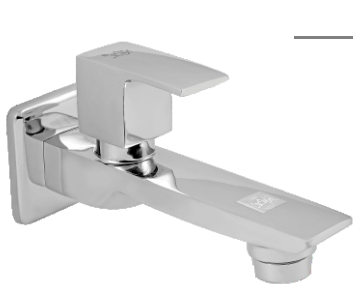

premium
collection

Artistic
Series
PREMIUM
COLLECTION

Nicy Bath Fittings - Desire series : These unique masterpieces are ideal for creating a solitary but striking focal point in the modern bath space. The force of an elegant, true simplicity that represents an authentic lifestyle in its Premium Collection.

Bib Cock Long Body

Pillar Cock

Center Hole Basin Mixer

Swan Neck

Concealed Stop Cock

Pillar cock

Cat No.	DESCRIPTION	₹ (Each)
SA-1.	C.P. Concealed Stop Cock 15mm	1195/-
SA-2.	C.P. Concealed Stop Cock 20mm	1225/-
SA-4.	Concealed Stop Cock 25mm	1880/-
SA-5.	C.P. Long Body	1015/-
SA-6.	C.P. Angle Cock	630/-
SA-7.	C.P. Short Body	955/-
SA-9.	C.P. Piller Cock with Flenze (Foam- Flow)	1350/-
SA-10.	C.P Sink Cock	1975/-
SA-11.	C.P. Swan Neck	2155/-
SA-12.	C.P. Center Hole Mixer	3595/-
SA-13.	C.P. Sink Mixer	3825/-
SA-14.	C.P. Wall Mixer Non Telephonic	3835/-
SA-15.	C.P. Wall Mixer Telephonic with Crutch	5635/-
SA-16.	C.P. Wall Mix. 2 in 1 with Bend	5875/-
SA-17.	C.P. Wall Mixture 3 in1 with Bend	6595/-
SA-18.	C.P. Garden Tap (Fixed)	955/-
SA-19.	C.P. Garden Tap (3 Pcs Nut)	1075/-
SA-20.	C.P. Head, Bush & Flenze	690/-
SA-21.	C.P. Head Only Small	345/-
SA-23.	C.P Two Way Bib Cock Cartridge Technology	1255/-
SA-24.	C.P Sink Cock Foam Flow	1915/-

Angle Cock

Sink Cock

Sink Cock Foam Flow

Two Way Bib Cock

PRIME

The Premium's Passion

PREMIUM 
COLLECTION

Nicy Bath Fittings - Prime series : Are made up of specially crafted. Every single element is accurately manufactured and finished to obtain flawless technical perfection. Carefully designed elements and their harmonious arrangements further enhance the beauty of the fauce and naturally, your bathroom's too.

Wall Mixer Non Telephonic

Pillar Cock High Neck

Sink Mixer

Sink Cock

Long Body

Center Hole Basin Mixer

Angle Cock

Concealed Stop Cock 15/20/25 MM