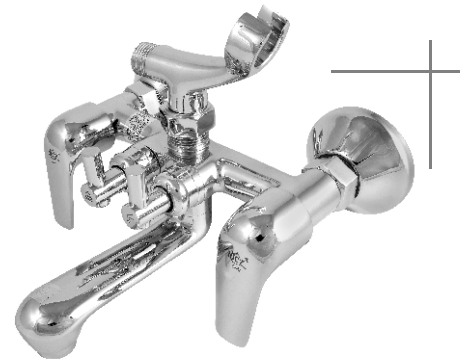

Angle Cock

Sink Cock

Sink Cock Foam Flow

Two Way Bib Cock

PRIME

The Premium's Passion

PREMIUM 
COLLECTION

Nicy Bath Fittings - Prime series : Are made up of specially crafted. Every single element is accurately manufactured and finished to obtain flawless technical perfection. Carefully designed elements and their harmonious arrangements further enhance the beauty of the fauce and naturally, your bathroom's too.

PHLOX
Series

**PREMIUM
COLLECTION**

Nicy Bath Fittings - Phlox series : the force of an elegant, true simplicity that represents an authentic lifestyle in its Premium Collection.

Pillar Cock

Long Body

Swan Neck

Sink Mixer

Sink Cock

Angle Cock

Concealed Stop Cock 15/20/25 MM

Center Hole Basin Mixer

Fitted with 20 mm Disc

Cat No.	DESCRIPTION	₹ (Each)
PH-1.	C.P. Concealed Stop Cock 15mm	1315/-
PH-2.	C.P. Concealed Stop Cock 20mm	1375/-
PH-5.	C.P. Long Body Long Nose	1435/-
PH-6.	C.P. Angle Cock	1035/-
PH-7.	C.P. Piller Cock	1495/-
PH-8.	C.P Sink Cock	2275/-
PH-9.	C.P. Swan Neck	2395/-
PH-10.	C.P. Center Hole Mixer	3715/-
PH-11.	C.P. Sink Mixer	4555/-
PH-12.	C.P. Wall Mixer Non Telephonic	4015/-
PH-13.	C.P. Wall Mixer Tele. with Crutch	5740/-
PH-14.	C.P. Wall Mix. 2 in1 with Bend	5980/-
PH-15.	C.P. Wall Mix. 3 in1 with Bend	6695/-
PH-16.	C.P. Two way Angle Cock	1915/-
PH-17.	C.P. Two way Bib Cock	1915/-
PH-18.	C.P. Concealed Upper set (Head, Bush & Flenze)	595/-
PH-19.	C.P.Head Only	390/-
PH-20.	C.P. Long Body Submersible Tap 25mm	2175/-

***FREE C.P. WALL FLENZE WITH THIS COLLECTION**

Wall Mixture Telephonic with Crutch

Wall Mixture 2-in-1 with Bend

Wall Mixture Non Telephonic

IRIS
SERIES
PREMIUM
COLLECTION

Nicy Bath Fittings - Iris series : Contemporary ideas of indulgence reflect in every model and every curve. All elements of the Iris series are built on the elegant and exclusive design philosophy.