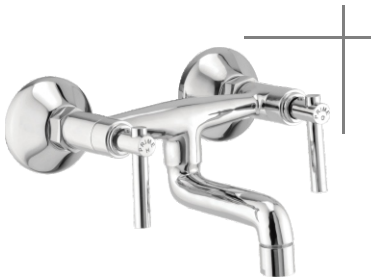

Bib Cock Long Body

Pillar Cock

Center Hole Basin Mixer

Swan Neck

Concealed Stop Cock

Pillar cock

Cat No.	DESCRIPTION	₹ (Each)
SA-1.	C.P. Concealed Stop Cock 15mm	1195/-
SA-2.	C.P. Concealed Stop Cock 20mm	1225/-
SA-4.	Concealed Stop Cock 25mm	1880/-
SA-5.	C.P. Long Body	1015/-
SA-6.	C.P. Angle Cock	630/-
SA-7.	C.P. Short Body	955/-
SA-9.	C.P. Piller Cock with Flenze (Foam- Flow)	1350/-
SA-10.	C.P Sink Cock	1975/-
SA-11.	C.P. Swan Neck	2155/-
SA-12.	C.P. Center Hole Mixer	3595/-
SA-13.	C.P. Sink Mixer	3825/-
SA-14.	C.P. Wall Mixer Non Telephonic	3835/-
SA-15.	C.P. Wall Mixer Telephonic with Crutch	5635/-
SA-16.	C.P. Wall Mix. 2 in 1 with Bend	5875/-
SA-17.	C.P. Wall Mixture 3 in1 with Bend	6595/-
SA-18.	C.P. Garden Tap (Fixed)	955/-
SA-19.	C.P. Garden Tap (3 Pcs Nut)	1075/-
SA-20.	C.P. Head, Bush & Flenze	690/-
SA-21.	C.P. Head Only Small	345/-
SA-23.	C.P Two Way Bib Cock Cartridge Technology	1255/-
SA-24.	C.P Sink Cock Foam Flow	1915/-

Angle Cock

Sink Cock

Sink Cock Foam Flow

Two Way Bib Cock

PRIME

The Premium's Passion

PREMIUM 
COLLECTION

Nicy Bath Fittings - Prime series : Are made up of specially crafted. Every single element is accurately manufactured and finished to obtain flawless technical perfection. Carefully designed elements and their harmonious arrangements further enhance the beauty of the fauce and naturally, your bathroom's too.

Wall Mixer Non Telephonic

Pillar Cock High Neck

Sink Mixer

Sink Cock

Long Body

Center Hole Basin Mixer

Angle Cock

Concealed Stop Cock 15/20/25 MM

***FREE C.P. WALL FLENZE WITH THIS COLLECTION**

Swan Neck

Sink Mixture

Sink Cock

Pillar Cock Foam Flow

Center Hole Basin Mixer

Legend
Series
PREMIUM
COLLECTION

Nicy Bath Fittings - Legend series : is a precision worked crystal of high sculpture quality. Its numerous facets and polygonal surfaces make it a work of art no matter where you put it.