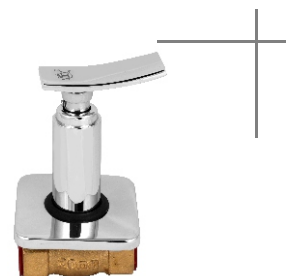

Pillar Cock O/F

Wall Mixture Non Telephonic

Center Hole Basin Mixture

Long Body

Short Body

Angle Cock

Two Way Bib Cock

Two Way Angle Cock

Concealed Stop Cock 15/20/25 MM

Cat No.	DESCRIPTION	₹ (Each)
IR-1.	C.P. Concealed Stop Cock 15 mm	1195/-
IR-2.	C.P. Concealed Stop Cock 20 mm	1255/-
IR-5.	C.P. Long Body	1350/-
IR-6.	C.P. Angle Cock	690/-
IR-7.	C.P. Short Body	1195/-
IR-8.	C.P. Pillar Cock (Ordinary Flow)	1135/-
IR-9.	C.P. Pillar Cock with Flenze (Foam- Flow)	1350/-
IR-10.	C.P Sink Cock	2155/-
IR-11.	C.P. Swan Neck	2335/-
IR-12.	C.P. Center Hole Mixer	3595/-
IR-13.	C.P. Sink Mixer	3835/-
IR-14.	C.P. Wall Mixer Non Telephonic	3835/-
IR-15.	C.P. Wall Mixer Telephonic with Crutch	5980/-
IR-16.	C.P. Wall Mix. 2 in1 with Bend	6225/-
IR-17.	C.P. Wall Mixture 3 in1 with Bend	6940/-
IR-18.	C.P. Garden Tap (Fixed)	955/-
IR-19.	C.P. Garden Tap (3 Pcs Nut)	1075/-
IR-20.	C.P. Concealed Upper Parts (Head, Bush & Flenze)	690/-
IR-21.	C.P. Head Only	300/-

***FREE C.P. WALL FLENZE WITH THIS COLLECTION**

Swan Neck

Sink Mixture

Sink Cock

Pillar Cock Foam Flow

Center Hole Basin Mixer

Legend
Series
PREMIUM
COLLECTION

Nicy Bath Fittings - Legend series : is a precision worked crystal of high sculpture quality. Its numerous facets and polygonal surfaces make it a work of art no matter where you put it.