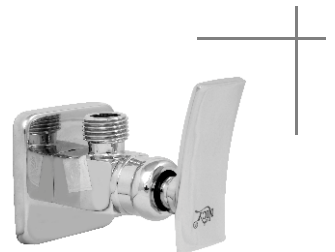

***FREE C.P. WALL FLENZE WITH THIS COLLECTION**

Wall Mixture Telephonic with Crutch

Wall Mixture 2-in-1 with Bend

Wall Mixture Non Telephonic

IRIS
SERIES
PREMIUM
COLLECTION

Nicy Bath Fittings - Iris series : Contemporary ideas of indulgence reflect in every model and every curve. All elements of the Iris series are built on the elegant and exclusive design philosophy.

Pillar Cock O/F

Wall Mixture Non Telephonic

Center Hole Basin Mixture

Long Body

Short Body

Angle Cock

Two Way Bib Cock

Two Way Angle Cock

Concealed Stop Cock 15/20/25 MM

Cat No.	DESCRIPTION	₹ (Each)
IR-1.	C.P. Concealed Stop Cock 15 mm	1195/-
IR-2.	C.P. Concealed Stop Cock 20 mm	1255/-
IR-5.	C.P. Long Body	1350/-
IR-6.	C.P. Angle Cock	690/-
IR-7.	C.P. Short Body	1195/-
IR-8.	C.P. Pillar Cock (Ordinary Flow)	1135/-
IR-9.	C.P. Pillar Cock with Flenze (Foam- Flow)	1350/-
IR-10.	C.P Sink Cock	2155/-
IR-11.	C.P. Swan Neck	2335/-
IR-12.	C.P. Center Hole Mixer	3595/-
IR-13.	C.P. Sink Mixer	3835/-
IR-14.	C.P. Wall Mixer Non Telephonic	3835/-
IR-15.	C.P. Wall Mixer Telephonic with Crutch	5980/-
IR-16.	C.P. Wall Mix. 2 in1 with Bend	6225/-
IR-17.	C.P. Wall Mixture 3 in1 with Bend	6940/-
IR-18.	C.P. Garden Tap (Fixed)	955/-
IR-19.	C.P. Garden Tap (3 Pcs Nut)	1075/-
IR-20.	C.P. Concealed Upper Parts (Head, Bush & Flenze)	690/-
IR-21.	C.P. Head Only	300/-

***FREE C.P. WALL FLENZE WITH THIS COLLECTION**

Swan Neck

Sink Mixture

Sink Cock

Pillar Cock Foam Flow

Center Hole Basin Mixer

Legend
Series
PREMIUM
COLLECTION

Nicy Bath Fittings - Legend series : is a precision worked crystal of high sculpture quality. Its numerous facets and polygonal surfaces make it a work of art no matter where you put it.