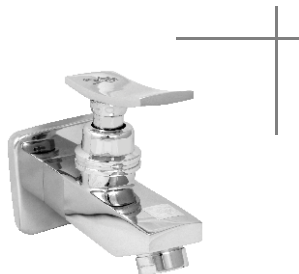

Pillar Cock O/F

Wall Mixture Non Telephonic

Center Hole Basin Mixture

Long Body

Short Body

Angle Cock

Two Way Bib Cock

Two Way Angle Cock

Concealed Stop Cock 15/20/25 MM

Cat No.	DESCRIPTION	₹ (Each)
IR-1.	C.P. Concealed Stop Cock 15 mm	1195/-
IR-2.	C.P. Concealed Stop Cock 20 mm	1255/-
IR-5.	C.P. Long Body	1350/-
IR-6.	C.P. Angle Cock	690/-
IR-7.	C.P. Short Body	1195/-
IR-8.	C.P. Pillar Cock (Ordinary Flow)	1135/-
IR-9.	C.P. Pillar Cock with Flenze (Foam- Flow)	1350/-
IR-10.	C.P Sink Cock	2155/-
IR-11.	C.P. Swan Neck	2335/-
IR-12.	C.P. Center Hole Mixer	3595/-
IR-13.	C.P. Sink Mixer	3835/-
IR-14.	C.P. Wall Mixer Non Telephonic	3835/-
IR-15.	C.P. Wall Mixer Telephonic with Crutch	5980/-
IR-16.	C.P. Wall Mix. 2 in1 with Bend	6225/-
IR-17.	C.P. Wall Mixture 3 in1 with Bend	6940/-
IR-18.	C.P. Garden Tap (Fixed)	955/-
IR-19.	C.P. Garden Tap (3 Pcs Nut)	1075/-
IR-20.	C.P. Concealed Upper Parts (Head, Bush & Flenze)	690/-
IR-21.	C.P. Head Only	300/-

***FREE C.P. WALL FLENZE WITH THIS COLLECTION**

Swan Neck

Sink Mixture

Sink Cock

Pillar Cock Foam Flow

Center Hole Basin Mixer

Legend
Series
PREMIUM
COLLECTION

Nicy Bath Fittings - Legend series : is a precision worked crystal of high sculpture quality. Its numerous facets and polygonal surfaces make it a work of art no matter where you put it.